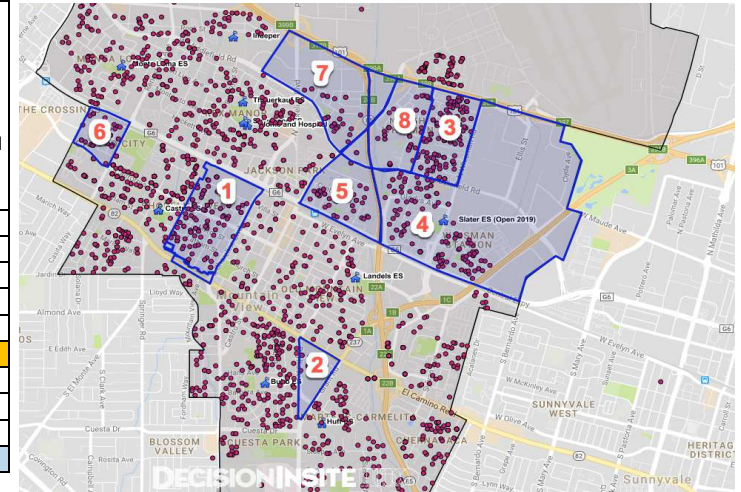

Number of Students transitioning out of a school due to the attendance area changes.								
Area on Map:	1	2	3	4	5	6	7	8
School	# of K-3 Students currently residing in Bubb Area that will transition to Landels	# of K-3 Students currently residing in Huff Area that will transition to Bubb	# of K-3 Students currently residing in Huff Area that will transition to Slater	# of K-3 Students currently residing in Landels Area that will transition to Slater	# of K-3 Students currently residing in Landels Area that will transition to Theuerkauf	# of K-3 Students currently residing in Monta Loma Area that will transition to Castro	# of K-3 Students currently residing in Monta Loma Area that will transition to Theuerkauf	# of K-3 Students currently residing in Theuerkauf Area that will transition to Slater
Bubb	76	2	1	7	2	0	0	0
Castro	11	0	0	0	1	4	0	0
Huff	2	7	88	2	0	0	0	0
Landels	6	0	9	82	24	4	3	6
Monta Loma	1	0	5	1	1	13	21	6
Slater	0	0	0	0	0	0	0	0
Theuerkauf	4	0	13	6	4	1	1	33
Mistral	20	1	9	11	2	10	0	4
Stevenson	13	2	16	34	6	3	7	6
Totals:	127	10	141	143	36	31	31	55